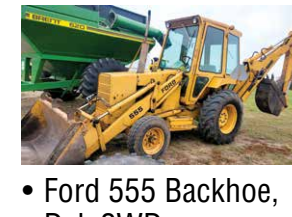

- '76 JD 4630 2WD, quad, LED lights, 18.4x42 duals, 3pt, 2 hyd, PTO, wheel weights
- Restored Massey-Harris 44, Gas, Restored
- Farmall 460 Gas, NF, Fast Hitch, Like New 15.5-38, Restored

- '68 JD 4020 Diesel, syncro, 18.4x34 tires, open station
- JD 4020 "One Owner" Dsl, Side Console, Syncro, 9088 Hrs, Cab
- Farmall M & H Tractors

## PLANTERS, TILLAGE & FIELD EQUIPMENT

- JD 1770NT Planter, 16R30", vacuum, down force, star closing wheels, wired for JD2630, only 18,000 acres
- (2) JD 7000 Planters, 6R30", dry fertilizer, No-Till Coulters, Row Cleaners
- Deutz-Allis 2500 Tandem Disc, Rock Flex, 20'
- IHC 720 Plow, Auto, 4-18's
- JD 510 Ripper, 5 Shank, New 24" Disc, New Points, 12.5'
- (2) JD 2800 Vari-Width, 5 Bottom, Auto
- Hiniker 20' Stalk Shredder, New Knives
- Yetter 3415 3pt. 15' Rotary Hoe
- Wilrich 3400 FC, 30'

## SKID LOADERS, BACKHOES & ATTACHEMNTS

- '23 JD 324G Skid Loader, 443 Hrs, Heat/Air, 2 Sp., Weights, Camera
- Owatonna 310 Skid Loader, 46" Bucket, New Battery
- Virnig V30 60" Hydraulic Grapple

- Ford 555 Backhoe, Dsl, 2WD, Enclosed Cab
- '76 IH 3500 Backhoe Loader, Dsl, Enclosed Cab
- '22 Manitou 503639 10' Hydraulic Angle Blade
- Pallet Forks 46" Adjustable Spacings

## COMPACT & GARDEN TRACTORS

- '24 New Holland Boomer 35 Compact Loader Tractor, 61 one-owner hrs, 4x4, drive-over deck

- '11 MF/Agco 1532 Compact Tractor, 686 hrs, dsl, 4x4, hydro
- '11 JD X749 Ultimate Garden Tractor, 880, one owner hrs, 4x4, AWS, dsl, 62" deck
- JD L118 Garden Tractor, 48" deck, bagger, 506 hrs